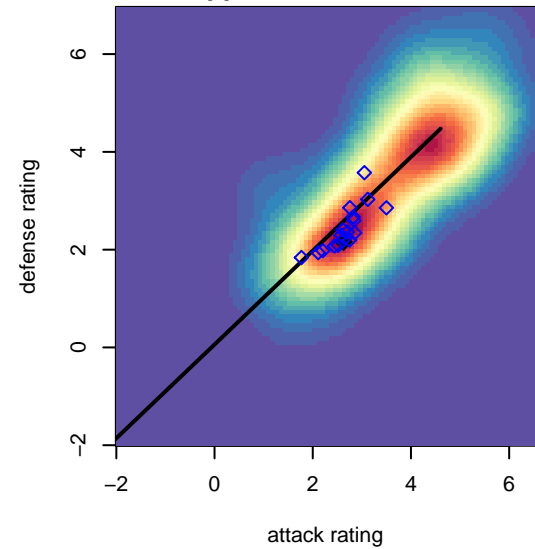

PacNW White G00

Pacific Northwest SC
 Tukwila, WA
 G00 total strength=1491
 attack=13.82 defense=8.7
 spr league = Win RCL G00 Div 3

alt names used:
 PAC NW G00W (WA)
 PACIFIC NORTHWEST SC PACNW 00 WHITE
 PACIFIC NORTHWEST SC PACNW G00 WHIT
 PacNW G00 White
 PacNW G00 White C
 PacNW G00 White C
 PacNW G00 White
 PacNW G00 White C

**attack and defense variance (black dot)
relative to other teams
and top 10 in region**

**attack and defense rating
relative to others at age
and all opponents in last 13 months**

**attack and defense rating
relative to others at age
and all opponents in last 13 months**

Performance relative to 13 month average

Performance relative to 13 month average

Distribution of opponents
 Red = Lose zone, Blue = Win zone, Green = Even
 Black line separates win/lose zones

lot. A=Neither has attack advantage, B=Opponent has both attack and defense advantage, C=Opponent has both attack and defense disadvantage, D=Both have