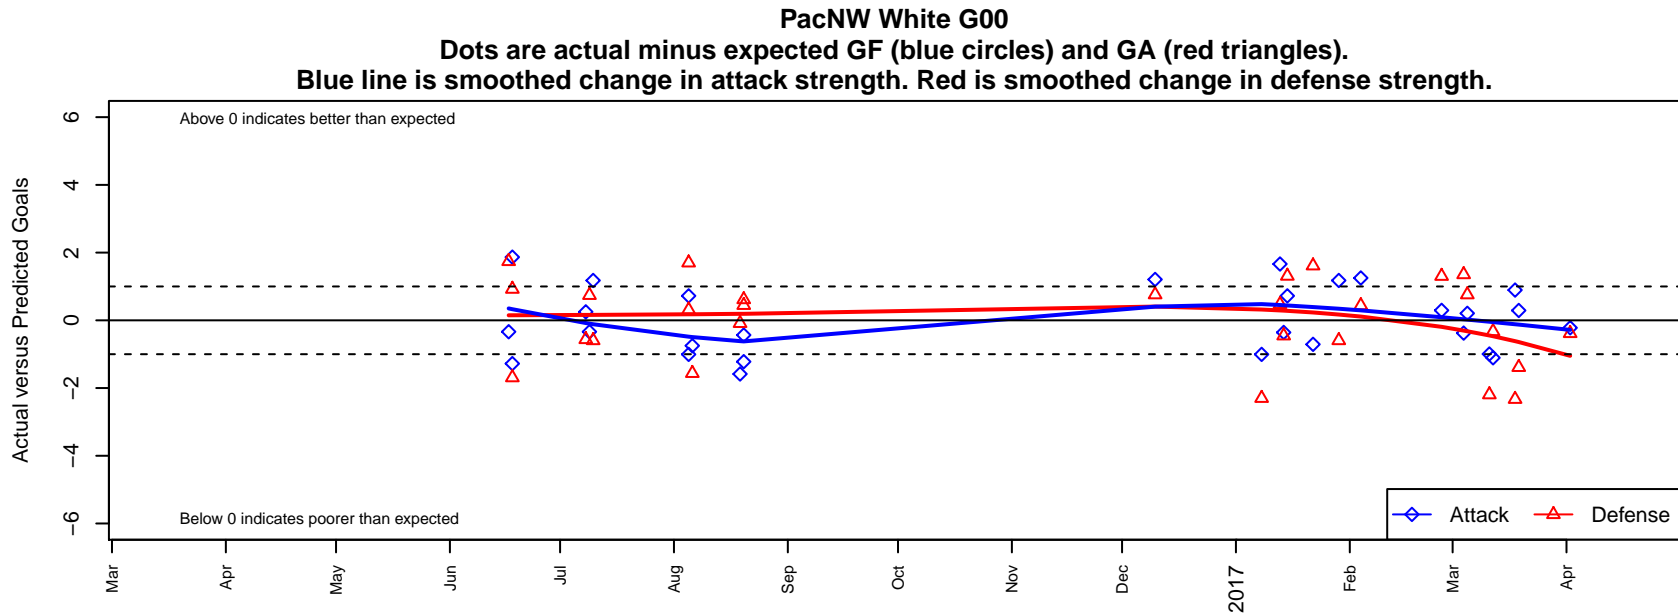

PacNW White G00

Pacific Northwest SC
 Tukwila, WA
 G00 total strength=1491
 attack=13.82 defense=8.7
 spr league = Win RCL G00 Div 3

alt names used:
 PAC NW G00W (WA)
 PACIFIC NORTHWEST SC PACNW 00 WHITE
 PACIFIC NORTHWEST SC PACNW G00 WHIT
 PacNW G00 White
 PacNW G00 White C
 PacNW G00 White C
 PacNW G00 White
 PacNW G00 White C

**attack and defense variance (black dot)
relative to other teams
and top 10 in region**

**attack and defense rating
relative to others at age
and all opponents in last 13 months**

**attack and defense rating
relative to others at age
and all opponents in last 13 months**

Performance relative to 13 month average

Performance relative to 13 month average

Distribution of opponents
 Red = Lose zone, Blue = Win zone, Green = Even
 Black line separates win/lose zones

lot. A=Neither has attack advantage, B=Opponent has both attack and defense advantage, C=Opponent has both attack and defense disadvantage, D=Both have