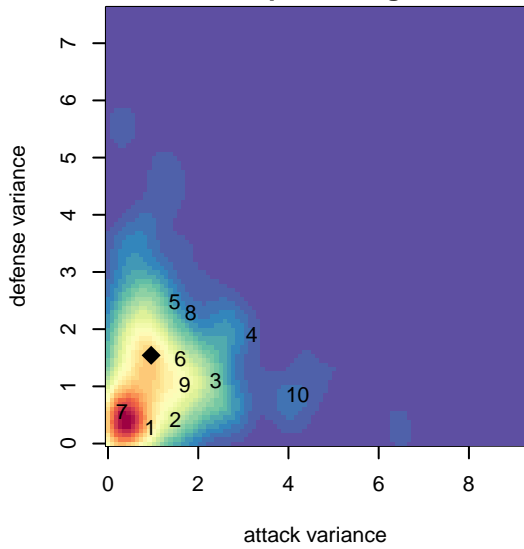

PacNW White G00

Pacific Northwest SC
 Tukwila, WA
 G00 total strength=1491
 attack=13.82 defense=8.7
 spr league = Win RCL G00 Div 3

alt names used:
 PAC NW G00W (WA)
 PACIFIC NORTHWEST SC PACNW 00 WHITE
 PACIFIC NORTHWEST SC PACNW G00 WHIT
 PacNW G00 White
 PacNW G00 White C
 PacNW G00 White C
 PacNW G00 White
 PacNW G00 White C

**attack and defense variance (black dot)
relative to other teams
and top 10 in region**

**attack and defense rating
relative to others at age
and all opponents in last 13 months**

**attack and defense rating
relative to others at age
and all opponents in last 13 months**

Performance relative to 13 month average

Performance relative to 13 month average

Distribution of opponents
 Red = Lose zone, Blue = Win zone, Green = Even
 Black line separates win/lose zones

lot. A=Neither has attack advantage, B=Opponent has both attack and defense advantage, C=Opponent has both attack and defense disadvantage, D=Both have