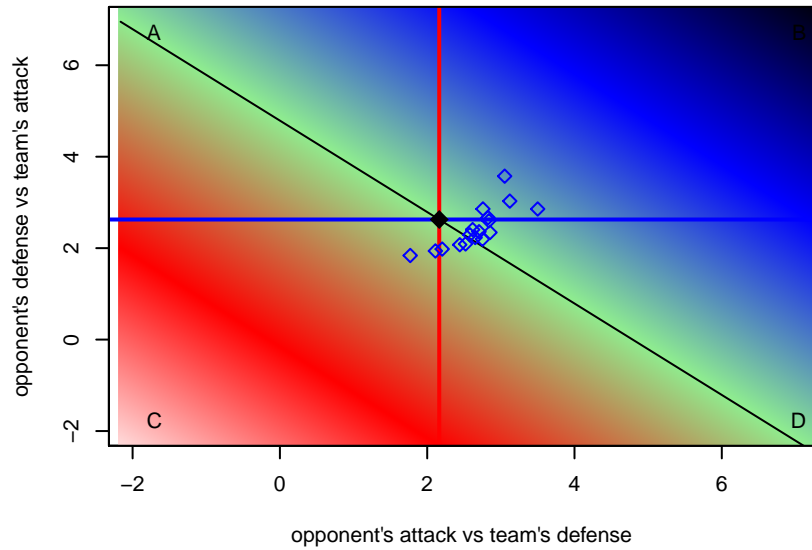

**attack and defense variance (black dot)
relative to other teams
and top 10 in region**

**attack and defense rating
relative to others at age
and all opponents in last 13 months**

**attack and defense rating
relative to others at age
and all opponents in last 13 months**

Performance relative to 13 month average

Performance relative to 13 month average

Distribution of opponents
 Red = Lose zone, Blue = Win zone, Green = Even
 Black line separates win/lose zones

lot. A=Neither has attack advantage, B=Opponent has both attack and defense advantage, C=Opponent has both attack and defense disadvantage, D=Both have