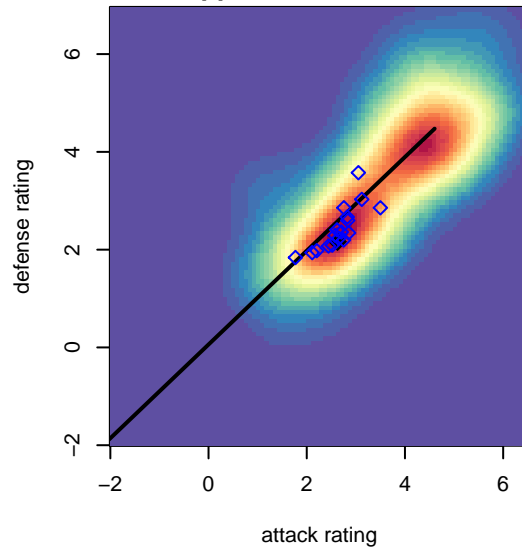

PacNW White G00

Pacific Northwest SC
 Tukwila, WA
 G00 total strength=1491
 attack=13.82 defense=8.7
 spr league = Win RCL G00 Div 3

alt names used:
 PAC NW G00W (WA)
 PACIFIC NORTHWEST SC PACNW 00 WHITE
 PACIFIC NORTHWEST SC PACNW G00 WHIT
 PacNW G00 White
 PacNW G00 White C
 PacNW G00 White C
 PacNW G00 White
 PacNW G00 White C

**attack and defense variance (black dot)
relative to other teams
and top 10 in region**

**attack and defense rating
relative to others at age
and all opponents in last 13 months**

**attack and defense rating
relative to others at age
and all opponents in last 13 months**

Performance relative to 13 month average

Performance relative to 13 month average

Distribution of opponents
 Red = Lose zone, Blue = Win zone, Green = Even
 Black line separates win/lose zones

lot. A=Neither has attack advantage, B=Opponent has both attack and defense advantage, C=Opponent has both attack and defense disadvantage, D=Both have